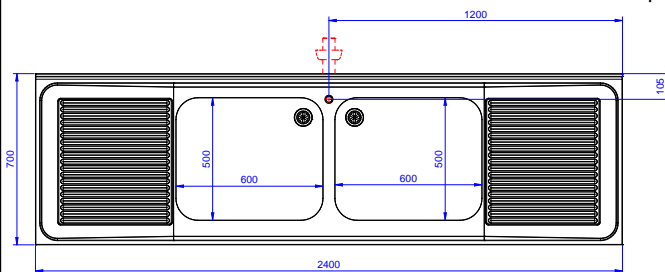

Sink Unit with 2 bowls
600x500mm and 2 drainers,
2400mm

Short Form Specification

Item No. _____

Made from 304 AISI stainless steel. The 50mm high worktop in 304 AISI stainless steel, 1mm in thickness, is sound-deadened and has an overflow rim and welded corners. Integral rear upstand, h=100mm, with 8mm radius. All-round apron. Square section legs 40x40mm on 1" height-adjustable feet (+/-20mm)

N. 2 bowls mm600x500x300h with overflow pipe and 2'drain hole; N. 2 drainers.

Construction

- 50 mm worktop in 304 AISI stainless steel, 10/10 in thickness with overflow rim along the top.
- Sink bowl in 304 AISI stainless steel, supplied with overflow drain pipe and drain hole.
- 100 mm upstand with 8 mm radiused corner and 13 mm deep, designed to be used against a wall.
- Square section legs and 40 mm height-adjustable feet in 304 AISI stainless steel.
- Sink tops easily slotted onto the legs and taps are easily installed from the rear.
- Accessories available on request: lower shelf, tap unit, false bowl bottom, overflow filter, single or double syphons.

Optional Accessories

- False bottom for right hand PNC 895100
600x500mm Bowl
- Overflow filter for bowl (H=180 PNC 895130
mm)
- Overflow filter for bowl (H=230 PNC 895131
mm)
- Overflow filter for bowl (H=330 PNC 895132
mm)
- False bottom for right and left PNC 895200
hand 500x500 mm bowl

APPROVAL: _____

Experience the Excellence
www.electroluxprofessional.com

Front

Side

D = Drain

Top

Key Information:

External dimensions, Width:	2400 mm
133248 (LG2426N)	
External dimensions, Depth:	700 mm
External dimensions, Height:	1000 mm
Upstand Dimensions, Height:	100 mm
Upstand Dimensions, Depth:	13 mm
Upstand Dimensions, Radius:	R=8
Bowls number	2
Bowl dimensions	600x500xH300
Worktop thickness:	50 mm
Net weight:	70 kg