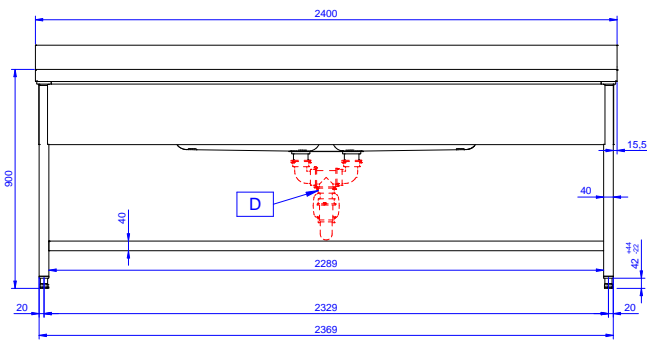

Sink Unit with 2 bowls
600x500mm and 2 drainers,
2400mm

Short Form Specification

Item No. _____

Made from 304 AISI stainless steel. The 50mm high worktop in 304 AISI stainless steel, 1mm in thickness, is sound-deadened and has an overflow rim and welded corners. Integral rear upstand, h=100mm, with 8mm radius. All-round apron. Square section legs 40x40mm on 1" height-adjustable feet (+/-20mm)

N. 2 bowls mm600x500x300h with overflow pipe and 2'drain hole; N. 2 drainers.

Construction

- 50 mm worktop in 304 AISI stainless steel, 10/10 in thickness with overflow rim along the top.
- Sink bowl in 304 AISI stainless steel, supplied with overflow drain pipe and drain hole.
- 100 mm upstand with 8 mm radiused corner and 13 mm deep, designed to be used against a wall.
- Square section legs and 40 mm height-adjustable feet in 304 AISI stainless steel.
- Sink tops easily slotted onto the legs and taps are easily installed from the rear.
- Accessories available on request: lower shelf, tap unit, false bowl bottom, overflow filter, single or double syphons.

Optional Accessories

- False bottom for right hand PNC 895100
600x500mm Bowl
- Overflow filter for bowl (H=180 PNC 895130
mm)
- Overflow filter for bowl (H=230 PNC 895131
mm)
- Overflow filter for bowl (H=330 PNC 895132
mm)
- False bottom for right and left PNC 895200
hand 500x500 mm bowl

APPROVAL: _____

Experience the Excellence
www.electroluxprofessional.com

Front

Side

D = Drain

Top

Key Information:

External dimensions, Width:	2400 mm
133248 (LG2426N)	
External dimensions, Depth:	700 mm
External dimensions, Height:	1000 mm
Upstand Dimensions, Height:	100 mm
Upstand Dimensions, Depth:	13 mm
Upstand Dimensions, Radius:	R=8
Bowls number	2
Bowl dimensions	600x500xH300
Worktop thickness:	50 mm
Net weight:	70 kg