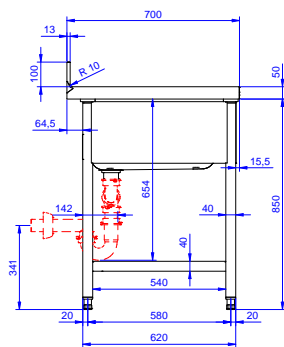

Sink Unit with 2 bowls
600x500mm and 2 drainers,
2400mm

Short Form Specification

Item No. _____

Made from 304 AISI stainless steel. The 50mm high worktop in 304 AISI stainless steel, 1mm in thickness, is sound-deadened and has an overflow rim and welded corners. Integral rear upstand, h=100mm, with 8mm radius. All-round apron. Square section legs 40x40mm on 1" height-adjustable feet (+/-20mm)

N. 2 bowls mm600x500x300h with overflow pipe and 2'drain hole; N. 2 drainers.

Construction

- 50 mm worktop in 304 AISI stainless steel, 10/10 in thickness with overflow rim along the top.
- Sink bowl in 304 AISI stainless steel, supplied with overflow drain pipe and drain hole.
- 100 mm upstand with 8 mm radiused corner and 13 mm deep, designed to be used against a wall.
- Square section legs and 40 mm height-adjustable feet in 304 AISI stainless steel.
- Sink tops easily slotted onto the legs and taps are easily installed from the rear.
- Accessories available on request: lower shelf, tap unit, false bowl bottom, overflow filter, single or double syphons.

Optional Accessories

- False bottom for right hand PNC 895100
600x500mm Bowl
- Overflow filter for bowl (H=180 PNC 895130
mm)
- Overflow filter for bowl (H=230 PNC 895131
mm)
- Overflow filter for bowl (H=330 PNC 895132
mm)
- False bottom for right and left PNC 895200
hand 500x500 mm bowl

APPROVAL: _____

Experience the Excellence
www.electroluxprofessional.com

Front

Side

D = Drain

Top

Key Information:

External dimensions, Width:	2400 mm
133248 (LG2426N)	
External dimensions, Depth:	700 mm
External dimensions, Height:	1000 mm
Upstand Dimensions, Height:	100 mm
Upstand Dimensions, Depth:	13 mm
Upstand Dimensions, Radius:	R=8
Bowls number	2
Bowl dimensions	600x500xH300
Worktop thickness:	50 mm
Net weight:	70 kg