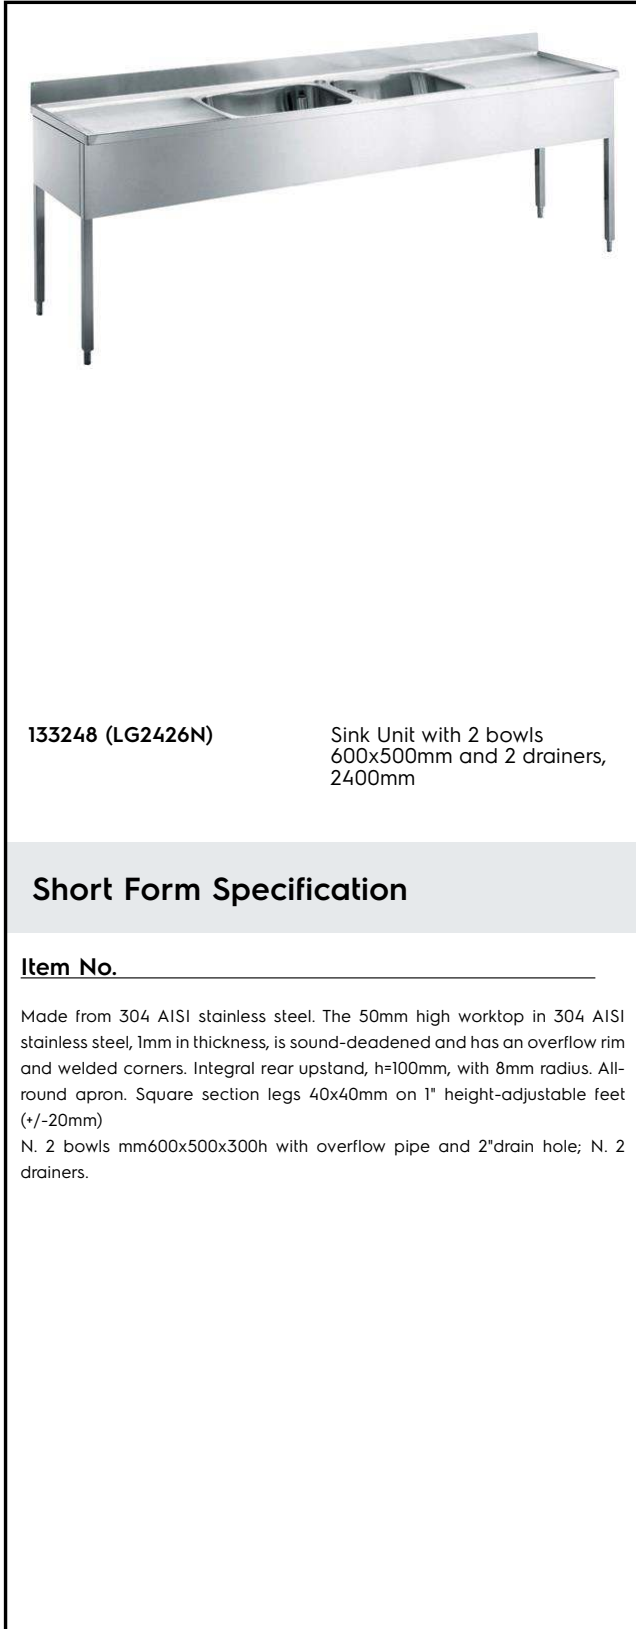

Electrolux
PROFESSIONAL

Standard Preparation 2400 mm Sink with 2 Bowls & 2 Drains

ITEM # _____

MODEL # _____

NAME # _____

SIS # _____

AIA # _____

133248 (LG2426N)

Sink Unit with 2 bowls
600x500mm and 2 drainers,
2400mm

Short Form Specification

Item No. _____

Made from 304 AISI stainless steel. The 50mm high worktop in 304 AISI stainless steel, 1mm in thickness, is sound-deadened and has an overflow rim and welded corners. Integral rear upstand, h=100mm, with 8mm radius. All-round apron. Square section legs 40x40mm on 1" height-adjustable feet (+/-20mm)

N. 2 bowls mm600x500x300h with overflow pipe and 2'drain hole; N. 2 drainers.

Construction

- 50 mm worktop in 304 AISI stainless steel, 10/10 in thickness with overflow rim along the top.
- Sink bowl in 304 AISI stainless steel, supplied with overflow drain pipe and drain hole.
- 100 mm upstand with 8 mm radiused corner and 13 mm deep, designed to be used against a wall.
- Square section legs and 40 mm height-adjustable feet in 304 AISI stainless steel.
- Sink tops easily slotted onto the legs and taps are easily installed from the rear.
- Accessories available on request: lower shelf, tap unit, false bowl bottom, overflow filter, single or double syphons.

APPROVAL: _____

Experience the Excellence
www.electroluxprofessional.com

Front

Side

D = Drain

Top

Key Information:

External dimensions, Width:	2400 mm
133248 (LG2426N)	
External dimensions, Depth:	700 mm
External dimensions, Height:	1000 mm
Upstand Dimensions, Height:	100 mm
Upstand Dimensions, Depth:	13 mm
Upstand Dimensions, Radius:	R=8
Bowls number	2
Bowl dimensions	600x500xH300
Worktop thickness:	50 mm
Net weight:	70 kg